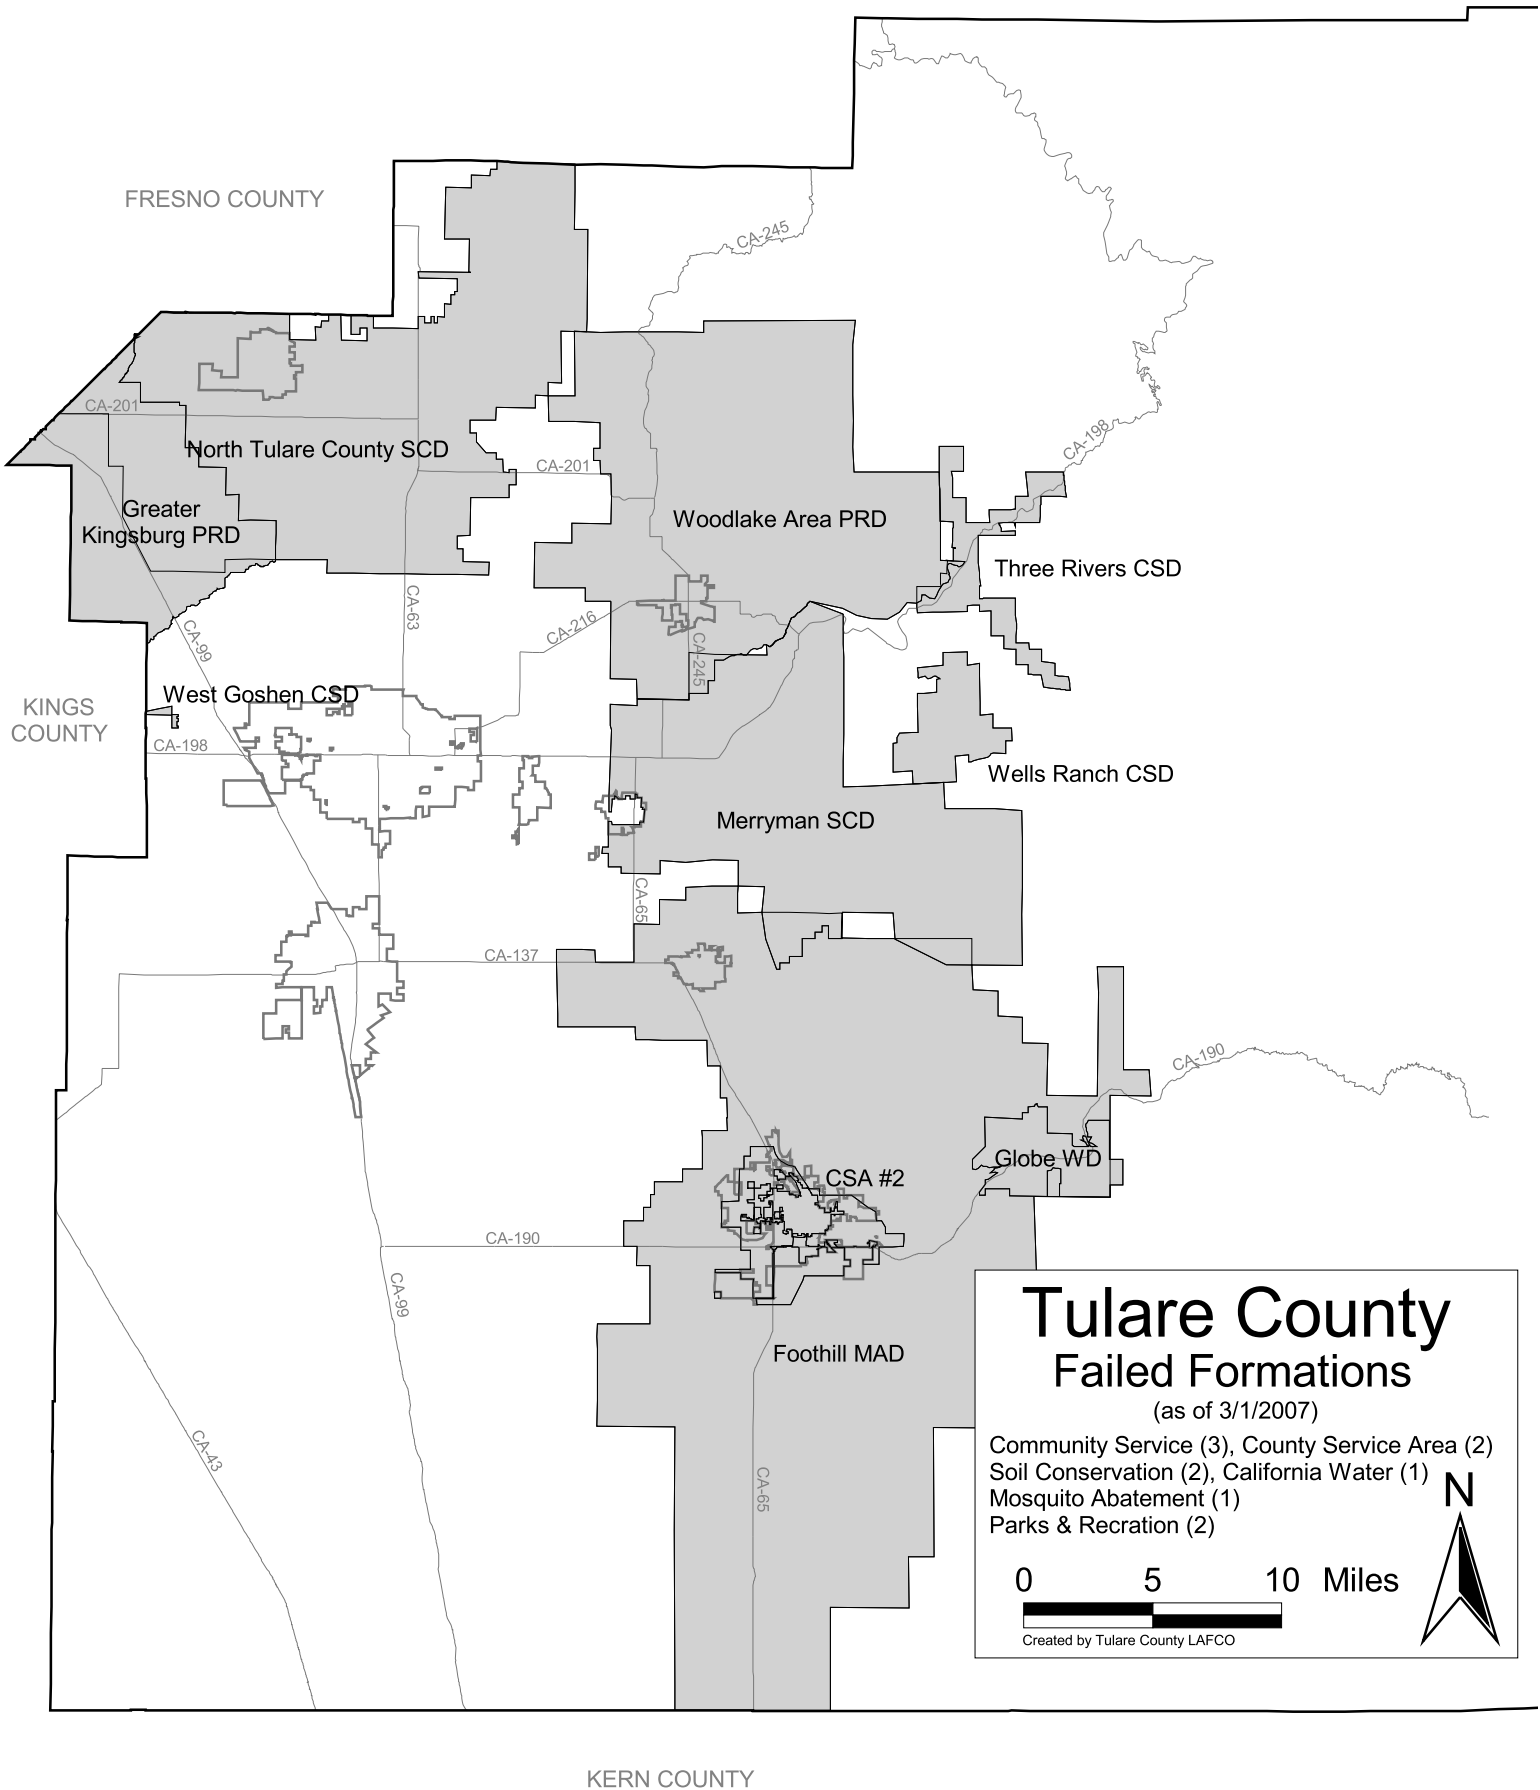

Orange Cove PPD still exists in Fresno County  
 Reclamation District No. 549 also extended into Kings County  
 The 5 RCDs merged to become Tulare County RCD

CSA #3 included the entire unincorporated County with the exception of the three currently existing FPDs  
 Fresno was the Principal County for Greater Kingsburg PRD

# Annexation Acreage per Year (Cities, CSDs, PUDs, SMDs)

1/1/1964

1/1/2007

1/1/1964

1/1/2007

-  CITY
-  Approved but not recorded

**CITY OF DINUBA  
CITY OF FARMERSVILLE  
CITY OF EXETER  
1/1/1964 to 1/1/2007**

1/1/1964

1/1/2007

- CITY
- Approved but not recorded

**CITY OF VISALIA**  
1/1/1964 to 1/1/2007

**FIGURE 3**

- CITY
- Approved but not recorded

**CITY OF TULARE**  
**CITY OF PORTERVILLE**  
 1/1/1964 to 1/1/2007