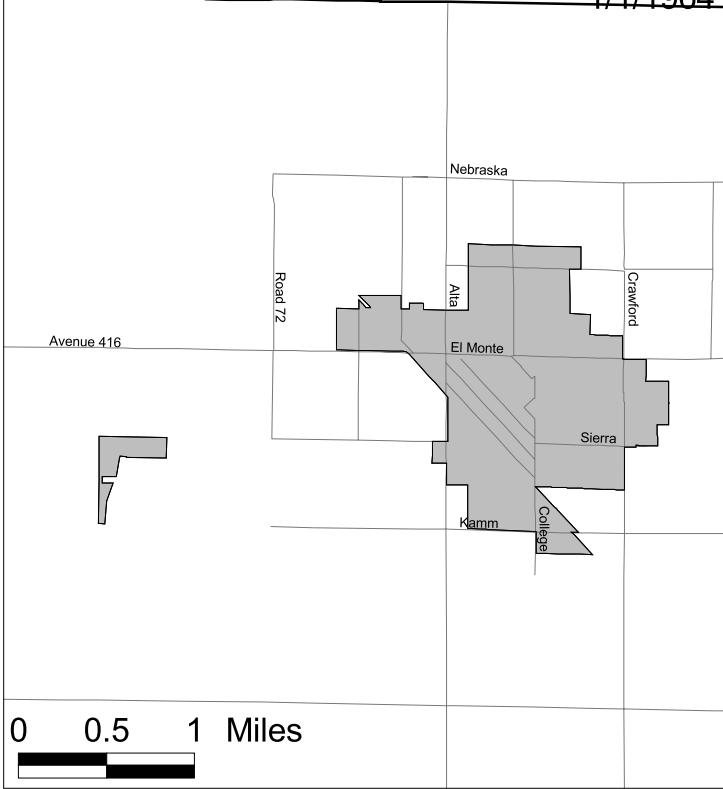

Orange Cove PPD still exists in Fresno County  
 Reclamation District No. 549 also extended into Kings County  
 The 5 RCDs merged to become Tulare County RCD

CSA #3 included the entire unincorporated County with the exception of the three currently existing FPDs  
 Fresno was the Principal County for Greater Kingsburg PRD

# Annexation Acreage per Year (Cities, CSDs, PUDs, SMDs)

1/1/1964

1/1/2007

1/1/1964

1/1/2007

-  CITY
-  Approved but not recorded

**CITY OF DINUBA  
CITY OF FARMERSVILLE  
CITY OF EXETER  
1/1/1964 to 1/1/2007**