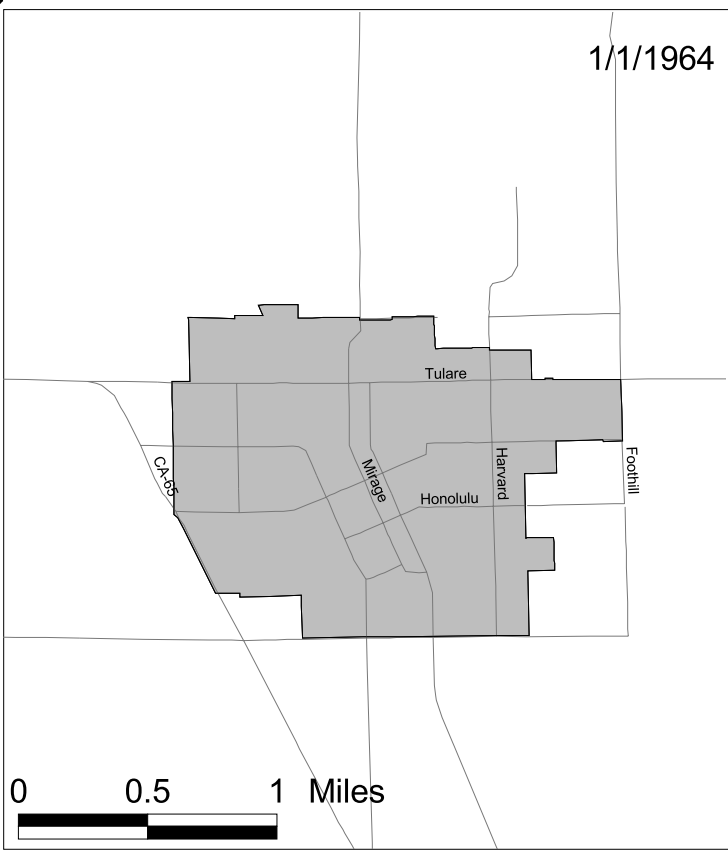

1/1/1964

1/1/2007

1/1/1964

1/1/2007

- CITY
- Approved but not recorded

**CITY OF LINDSAY
CITY OF WOODLAKE
1/1/1964 to 1/1/2007**