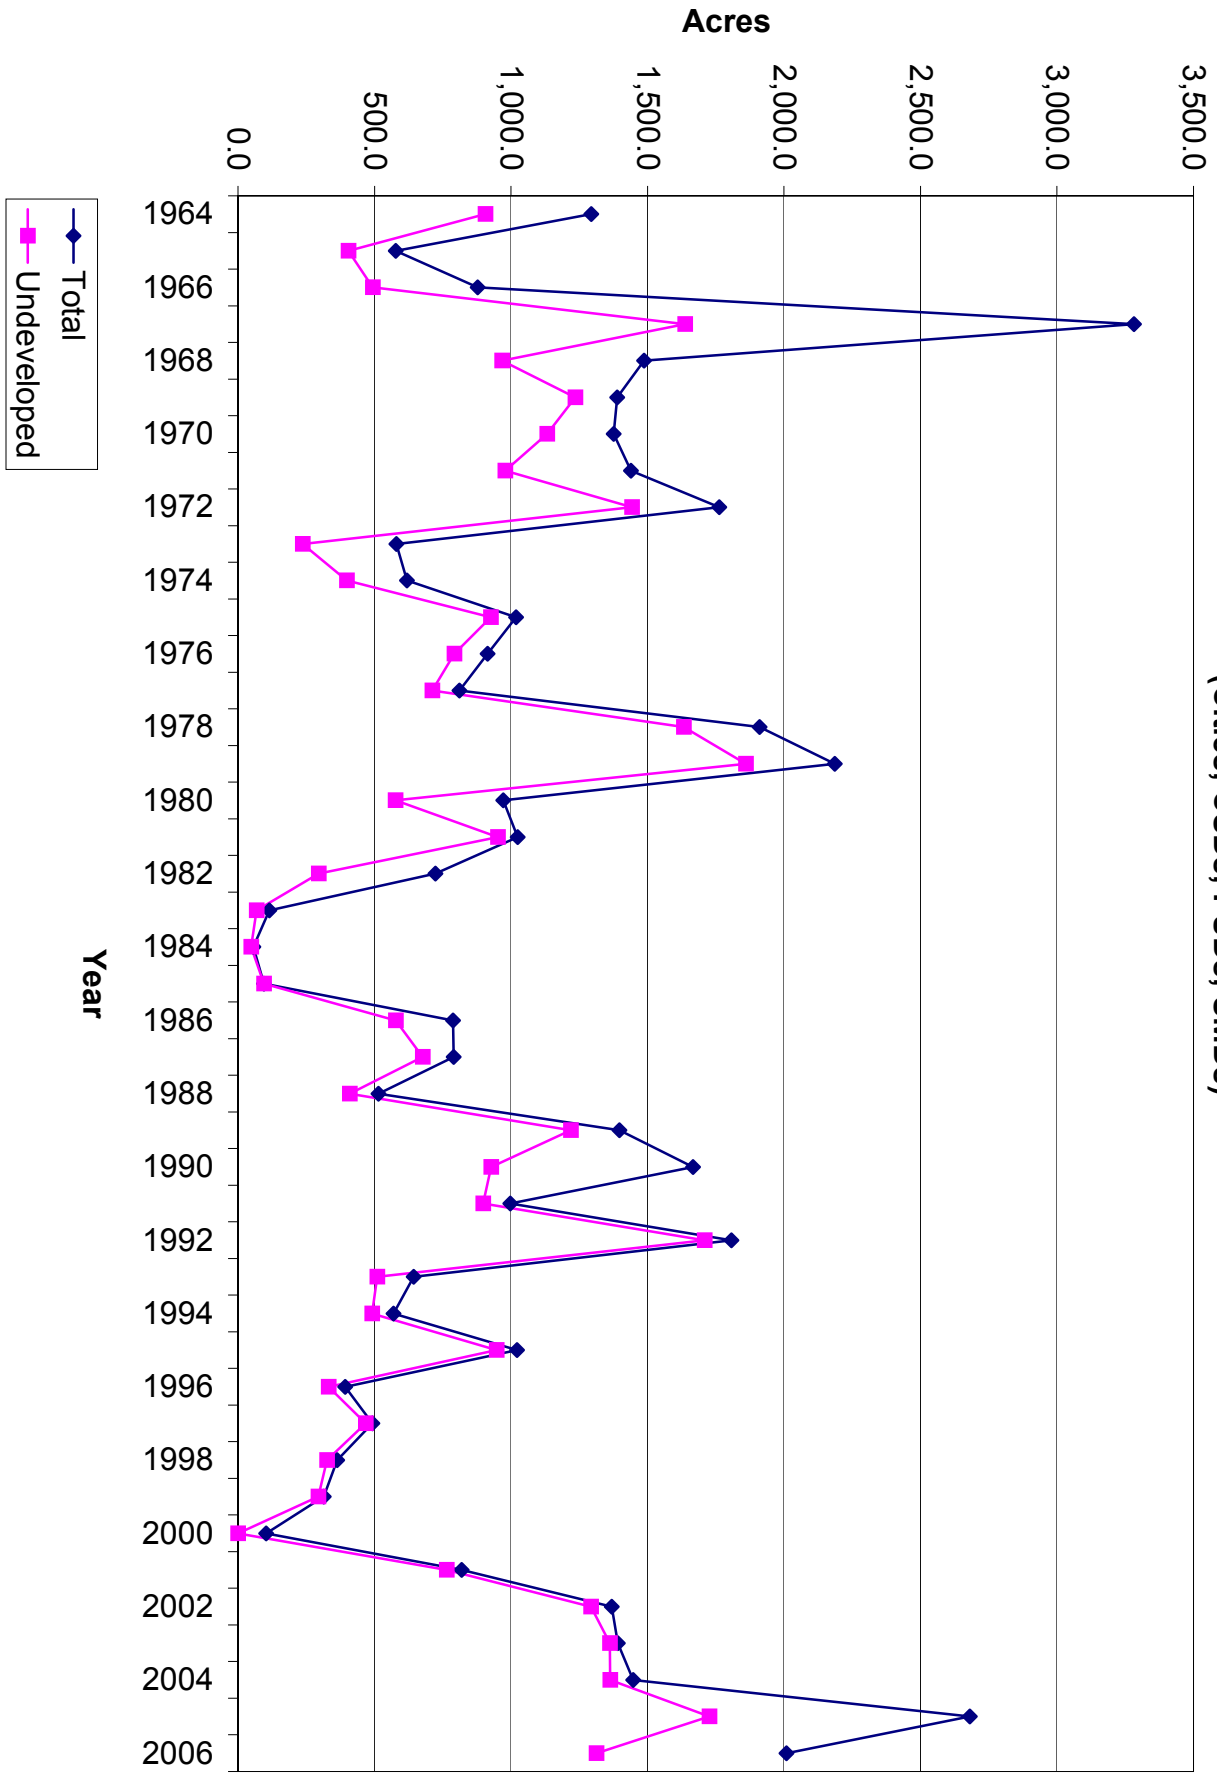

Orange Cove PPD still exists in Fresno County  
 Reclamation District No. 549 also extended into Kings County  
 The 5 RCDs merged to become Tulare County RCD

CSA #3 included the entire unincorporated County with the exception of the three currently existing FPDs  
 Fresno was the Principal County for Greater Kingsburg PRD

# Annexation Acreage per Year (Cities, CSDs, PUDs, SMDs)

1/1/1964

1/1/2007

1/1/1964

1/1/2007

-  CITY
-  Approved but not recorded

**CITY OF DINUBA  
CITY OF FARMERSVILLE  
CITY OF EXETER  
1/1/1964 to 1/1/2007**

FIGURE 1

1/1/1964

1/1/2007

1/1/1964

1/1/2007

- CITY
- Approved but not recorded

**CITY OF LINDSAY  
CITY OF WOODLAKE  
1/1/1964 to 1/1/2007**

**FIGURE 2**

1/1/1964

1/1/2007

- CITY
- Approved but not recorded

**CITY OF VISALIA**  
1/1/1964 to 1/1/2007

**FIGURE 3**

- CITY
- Approved but not recorded

**CITY OF TULARE**  
**CITY OF PORTERVILLE**  
 1/1/1964 to 1/1/2007