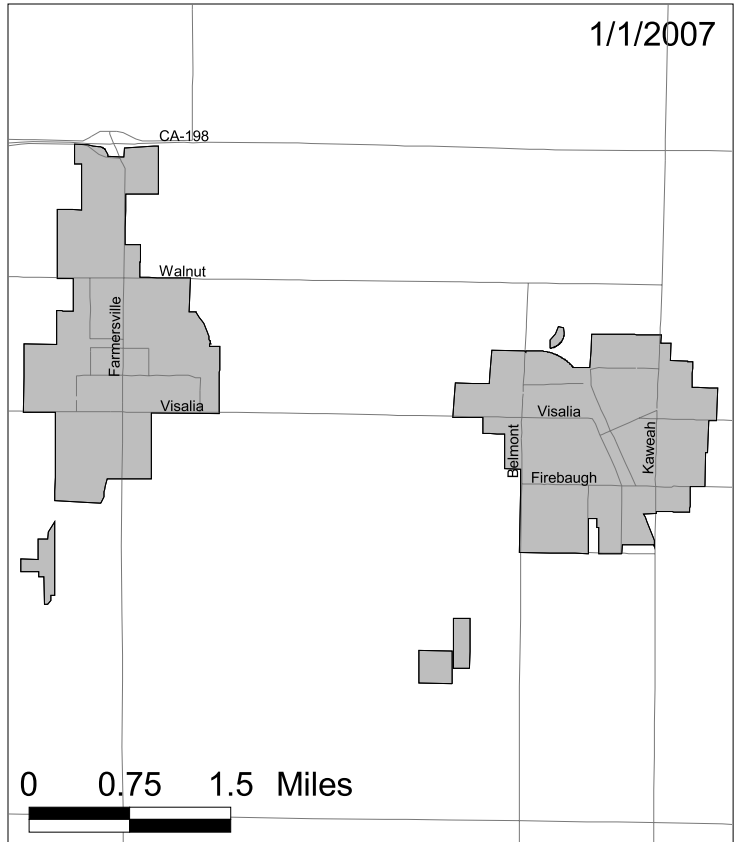

Orange Cove PPD still exists in Fresno County  
 Reclamation District No. 549 also extended into Kings County  
 The 5 RCDs merged to become Tulare County RCD

CSA #3 included the entire unincorporated County with the exception of the three currently existing FPDs  
 Fresno was the Principal County for Greater Kingsburg PRD

# Annexation Acreage per Year (Cities, CSDs, PUDs, SMDs)

1/1/1964

1/1/2007

1/1/1964

1/1/2007

-  CITY
-  Approved but not recorded

**CITY OF DINUBA  
CITY OF FARMERSVILLE  
CITY OF EXETER  
1/1/1964 to 1/1/2007**