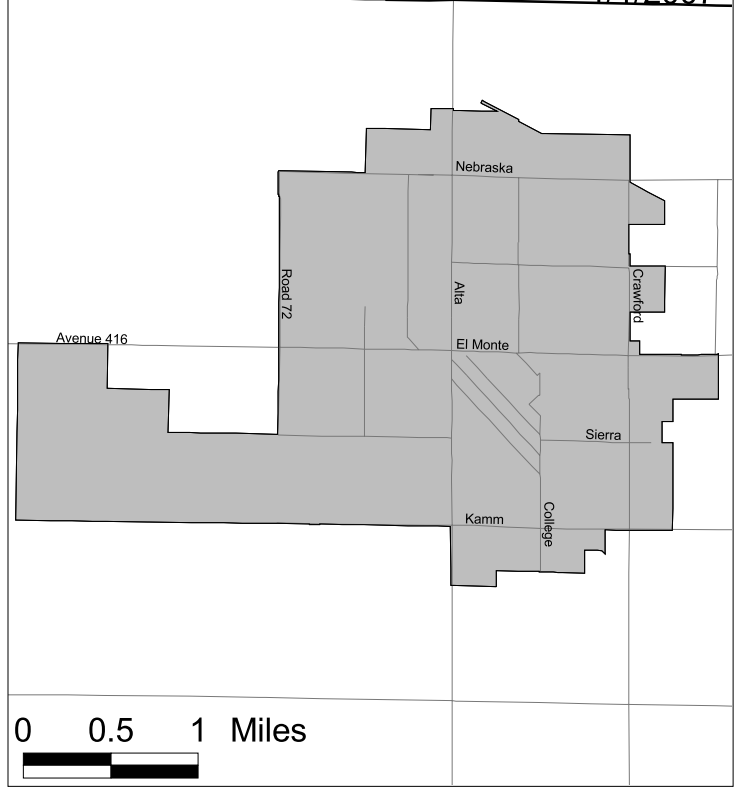

Orange Cove PPD still exists in Fresno County  
 Reclamation District No. 549 also extended into Kings County  
 The 5 RCDs merged to become Tulare County RCD

CSA #3 included the entire unincorporated County with the exception of the three currently existing FPDs  
 Fresno was the Principal County for Greater Kingsburg PRD

# Annexation Acreage per Year (Cities, CSDs, PUDs, SMDs)

1/1/1964

1/1/2007

1/1/1964

1/1/2007

-  CITY
-  Approved but not recorded

**CITY OF DINUBA  
CITY OF FARMERSVILLE  
CITY OF EXETER  
1/1/1964 to 1/1/2007**