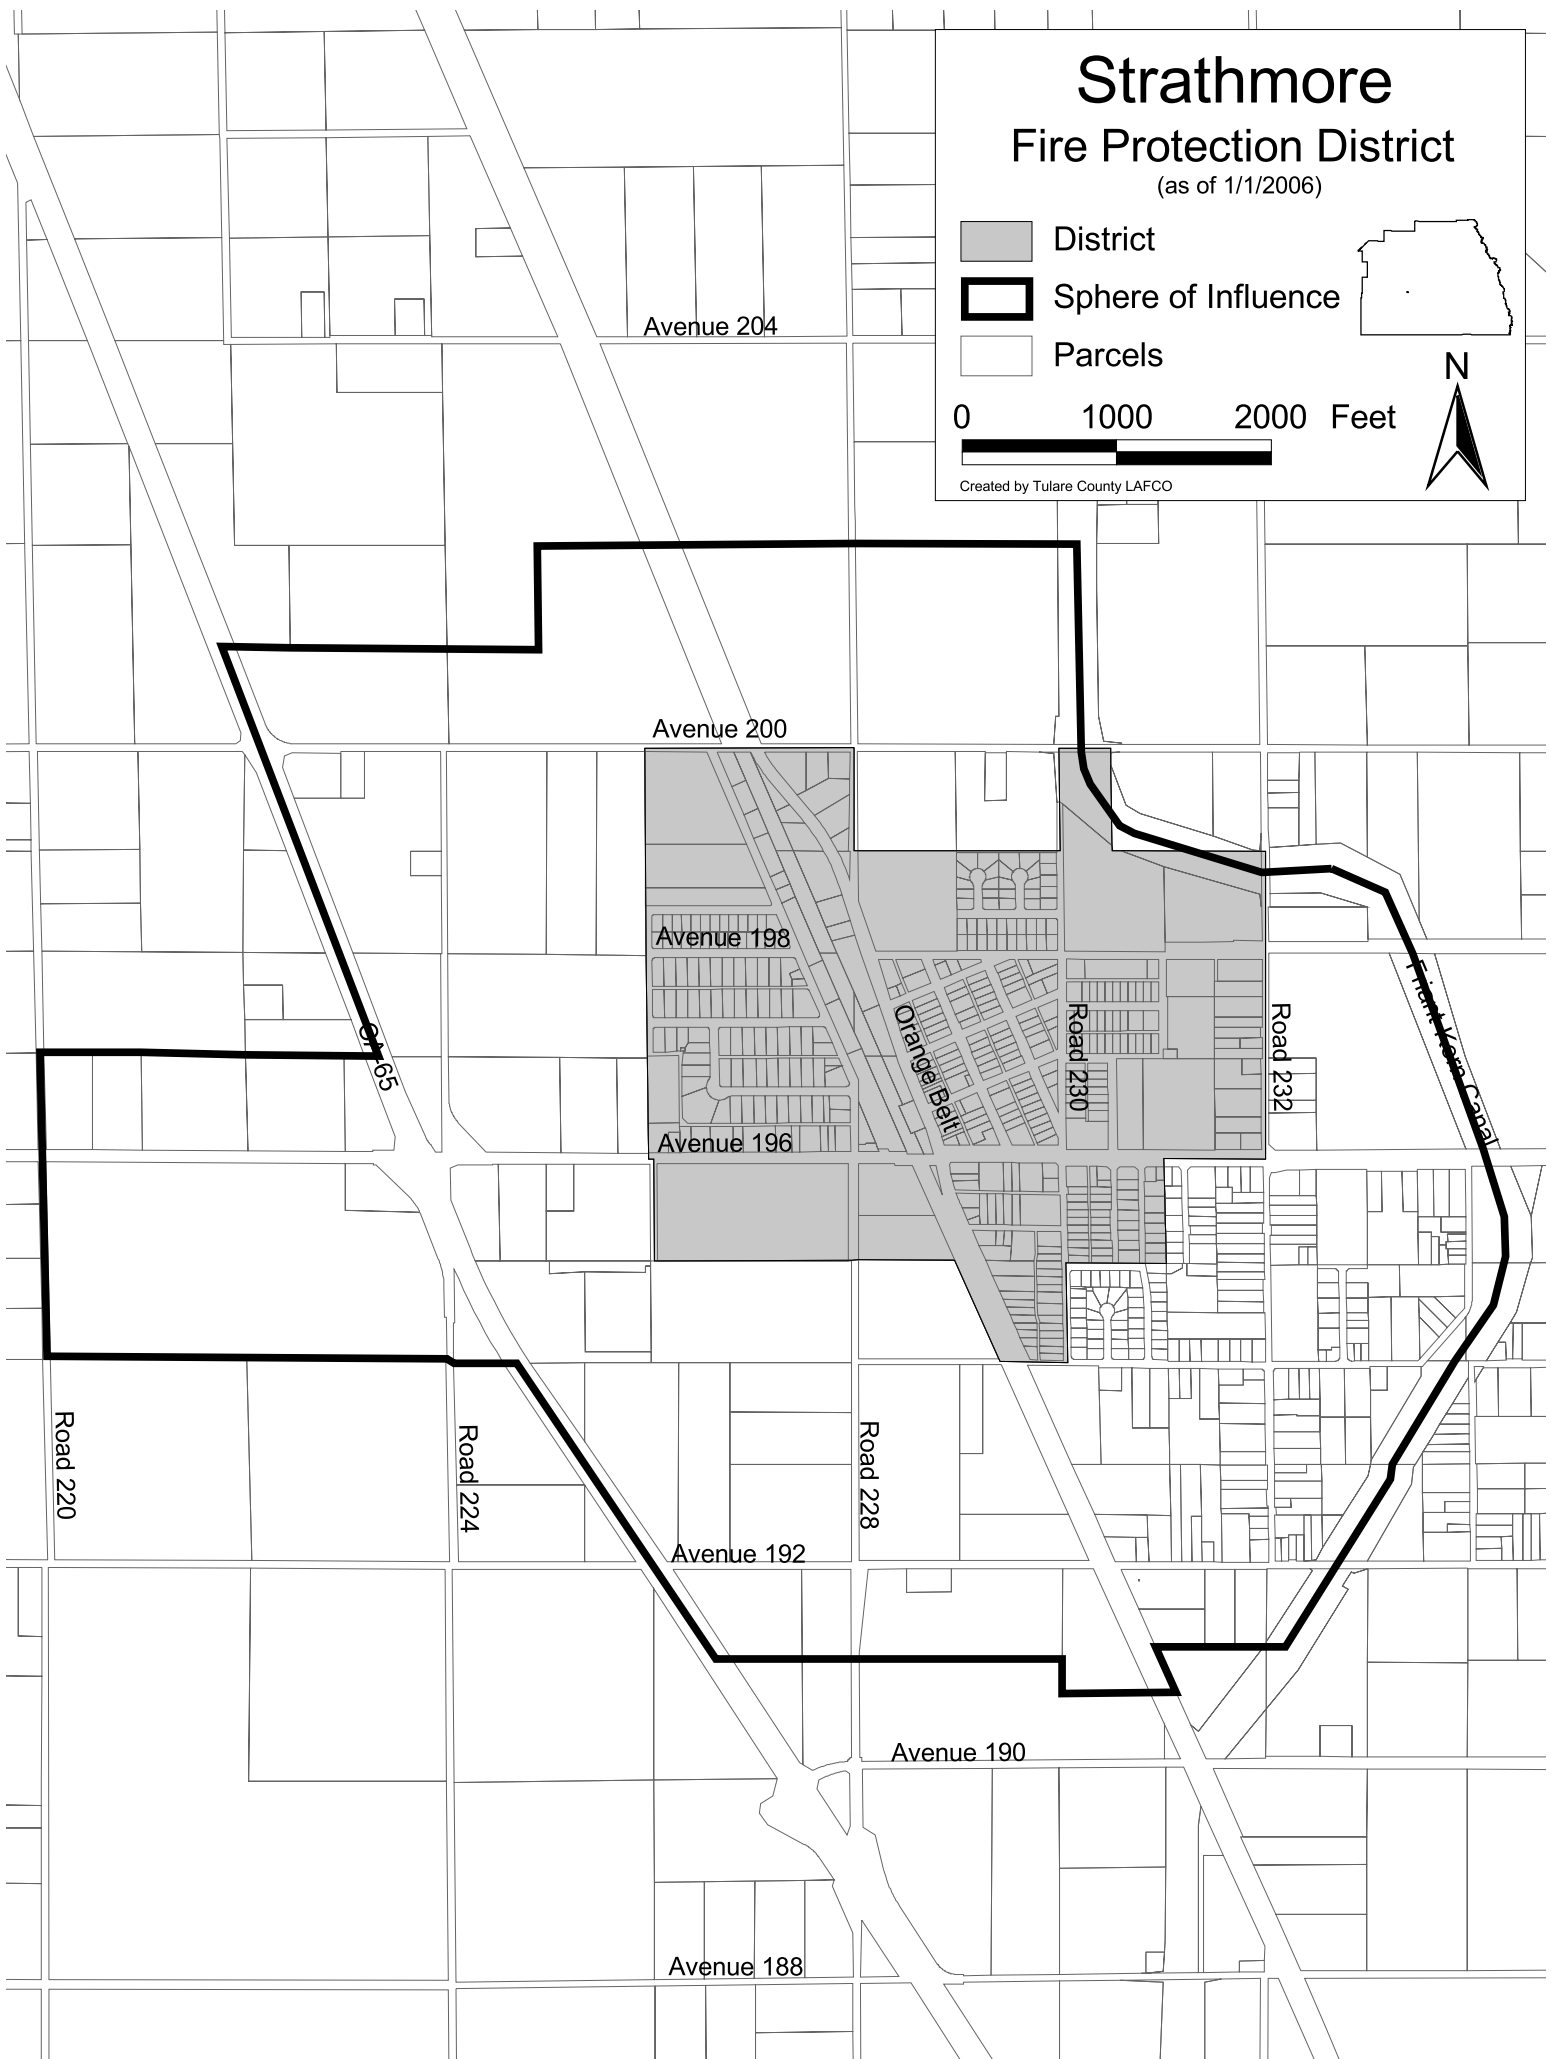

FRESNO
COUNTY

(Extends into Fresno County)

Orange Cove Fire Protection District

(as of 3/1/2007)

-  District
-  Sphere of Influence
-  Parcels

0 0.5 1 1.5 Miles

Created by Tulare County LAFCO

Strathmore Fire Protection District

(as of 1/1/2006)

-  District
-  Sphere of Influence
-  Parcels

0 1000 2000 Feet

Created by Tulare County LAFCO

Avenue 204

Avenue 200

Avenue 198

Avenue 196

Avenue 192

Avenue 190

Avenue 188

Road 165

Road 220

Road 224

Road 228

Road 230

Road 232

Orange Belt Canal

Woodlake

Fire Protection District

(as of 1/1/2006)

-  District
-  Sphere of Influence
-  Parcels

0 2000 4000 Feet

Created by Tulare County LAFCO