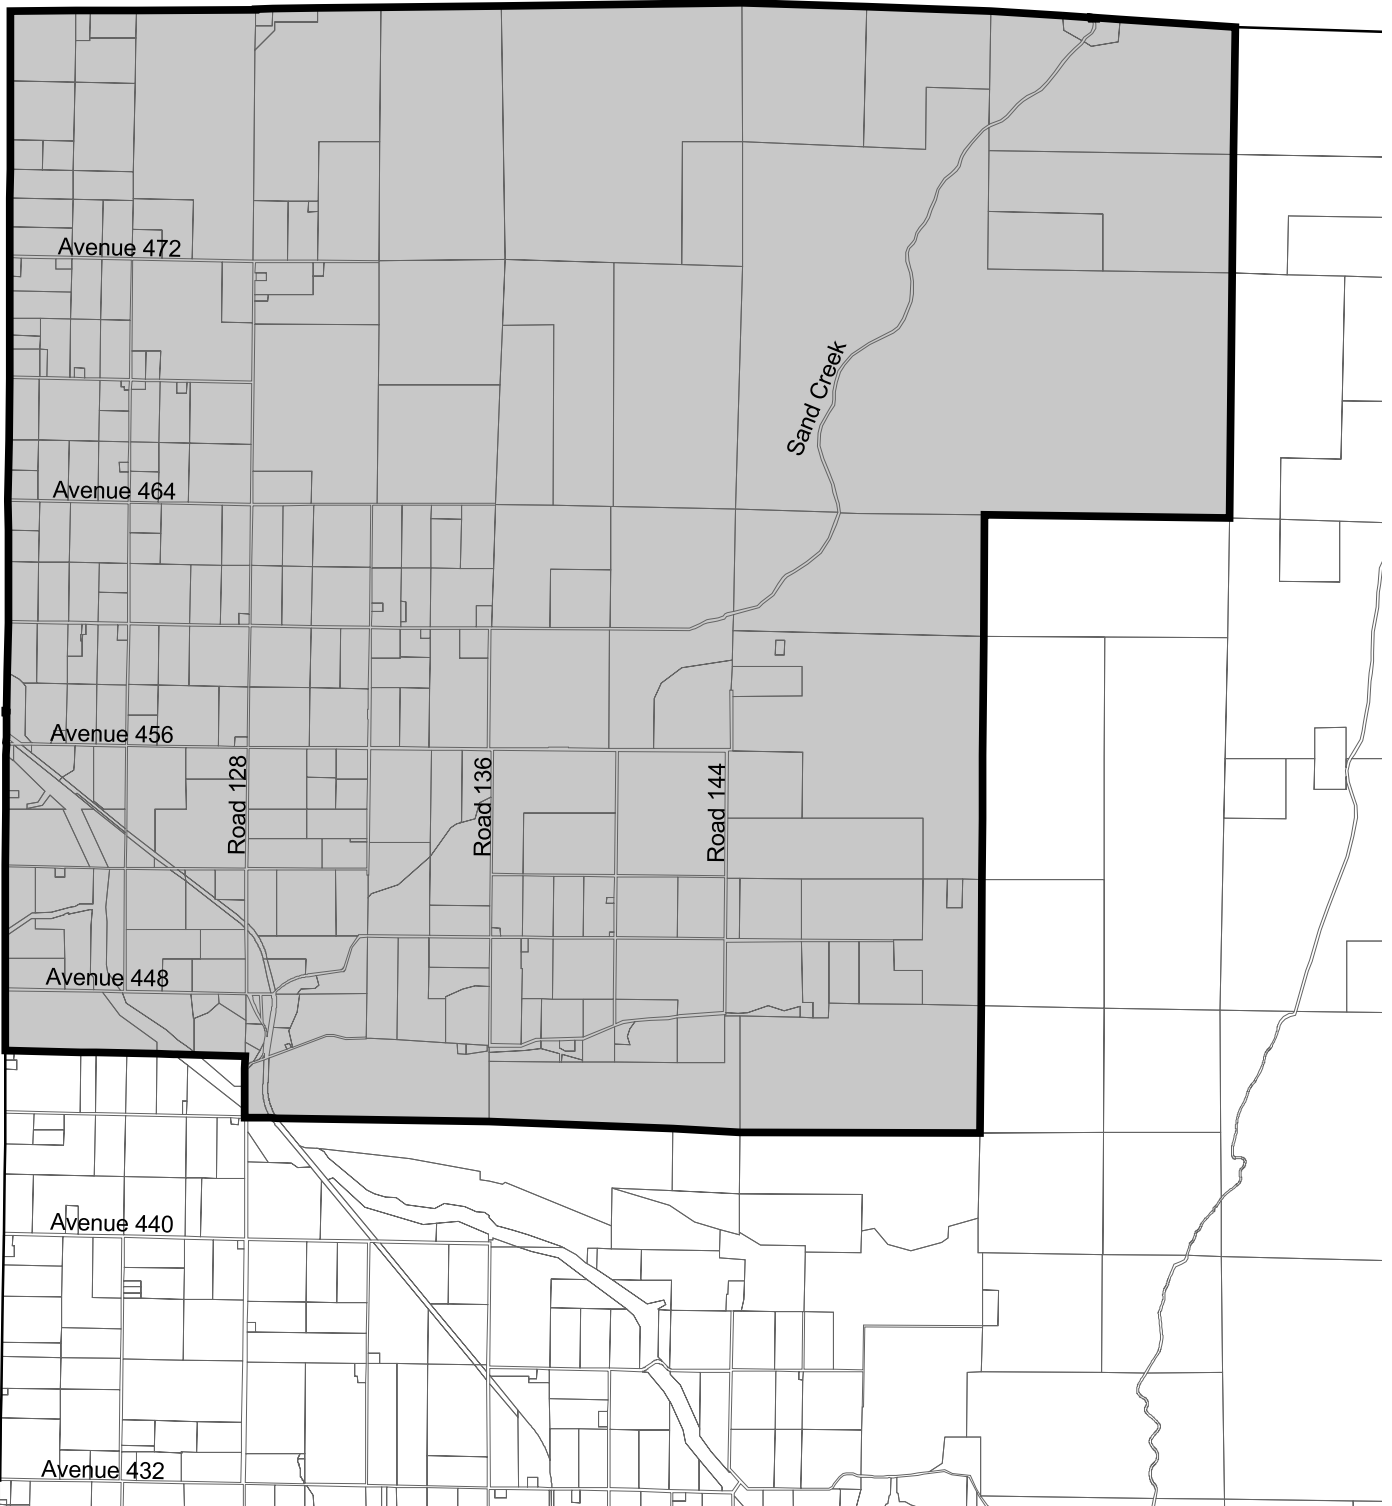

FRESNO
COUNTY

(Extends into Fresno County)

Orange Cove Fire Protection District

(as of 3/1/2007)

-  District
-  Sphere of Influence
-  Parcels

0 0.5 1 1.5 Miles

Created by Tulare County LAFCO

Strathmore Fire Protection District

(as of 1/1/2006)

-  District
-  Sphere of Influence
-  Parcels

0 1000 2000 Feet

Created by Tulare County LAFCO

Avenue 204

Avenue 200

Avenue 198

Avenue 196

Avenue 192

Avenue 190

Avenue 188

Road 165

Road 220

Road 224

Road 228

Road 230

Road 232

Orange Belt Canal

Woodlake

Fire Protection District

(as of 1/1/2006)

-  District
-  Sphere of Influence
-  Parcels

0 2000 4000 Feet

Created by Tulare County LAFCO